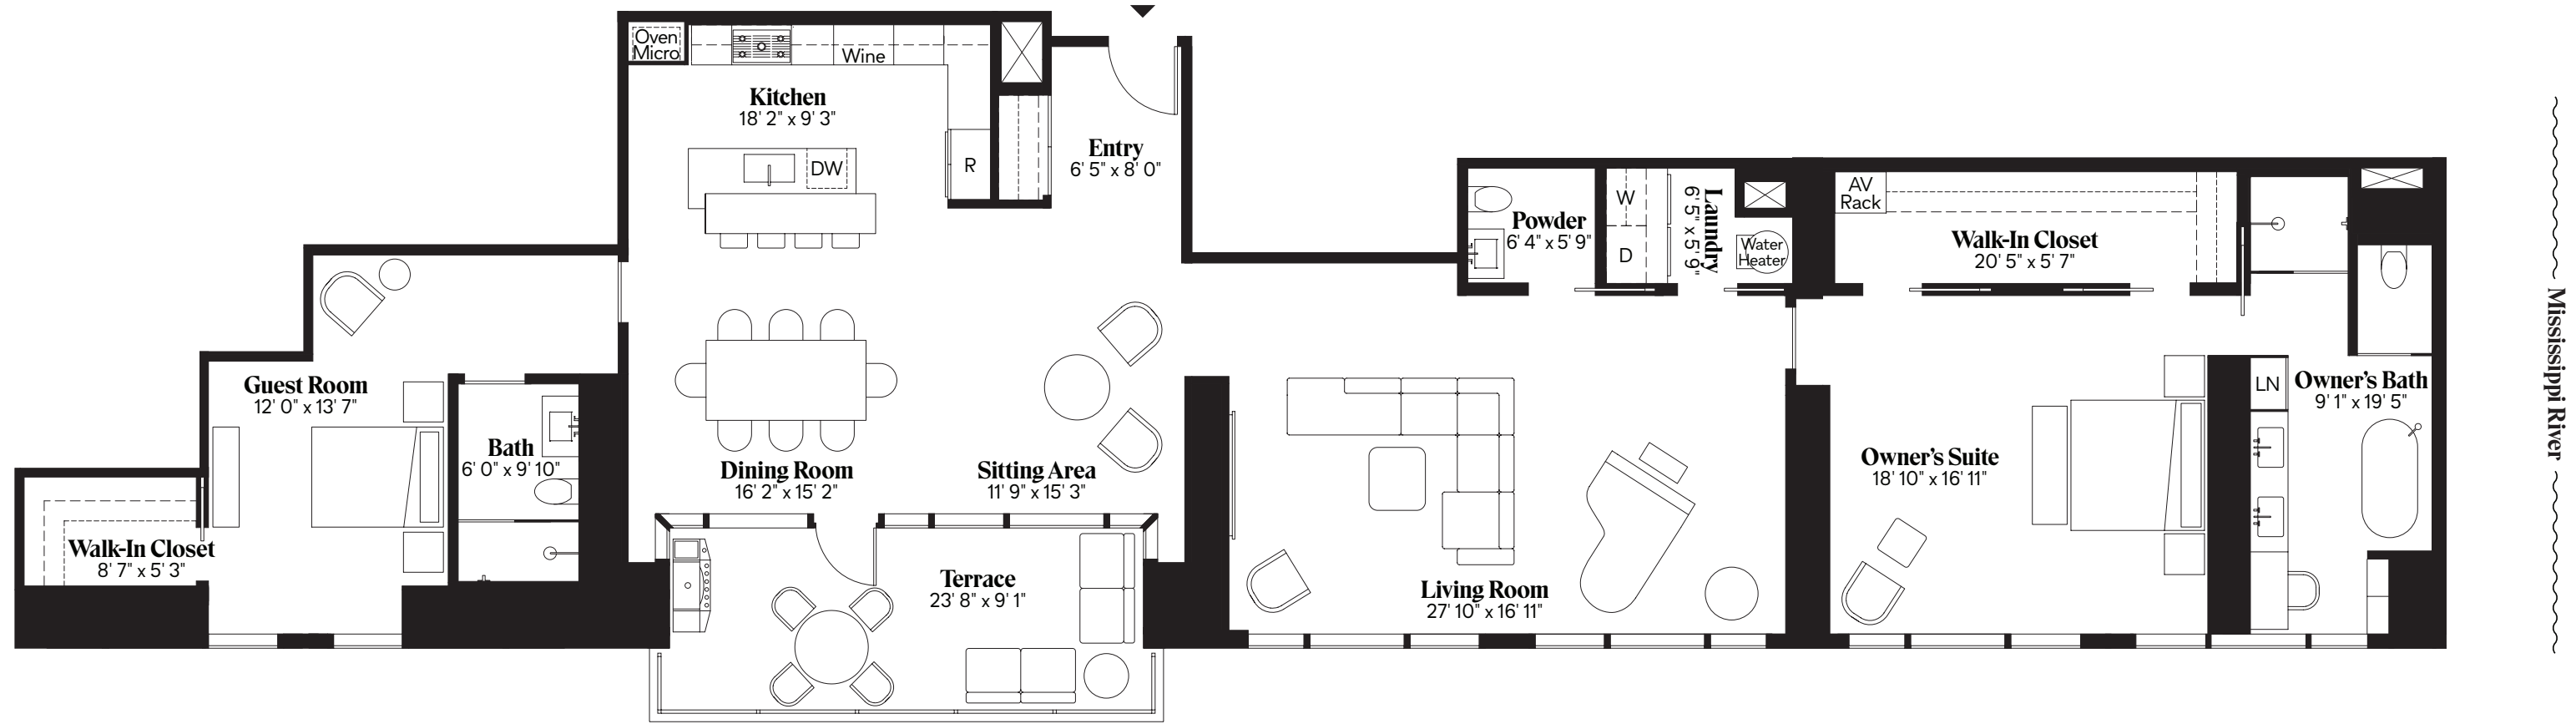

# J

Floor 35  
2 Bedrooms | 2.5 Bathrooms  
Interior 2,660 SF | Exterior 222 SF

Sales Gallery  
651 Nicollet Mall, Suite 300  
Minneapolis, MN 55402  
612 584 1555 info@mplsprivateresidences.com  
mplsprivateresidences.com

Floor plans, drawings, images, renderings and other material presented herein are for illustrative purposes only, are not to scale and should not be relied upon as a basis for purchasing. Amenities are proposed and subjected to change without notice. Equal Housing Opportunity.