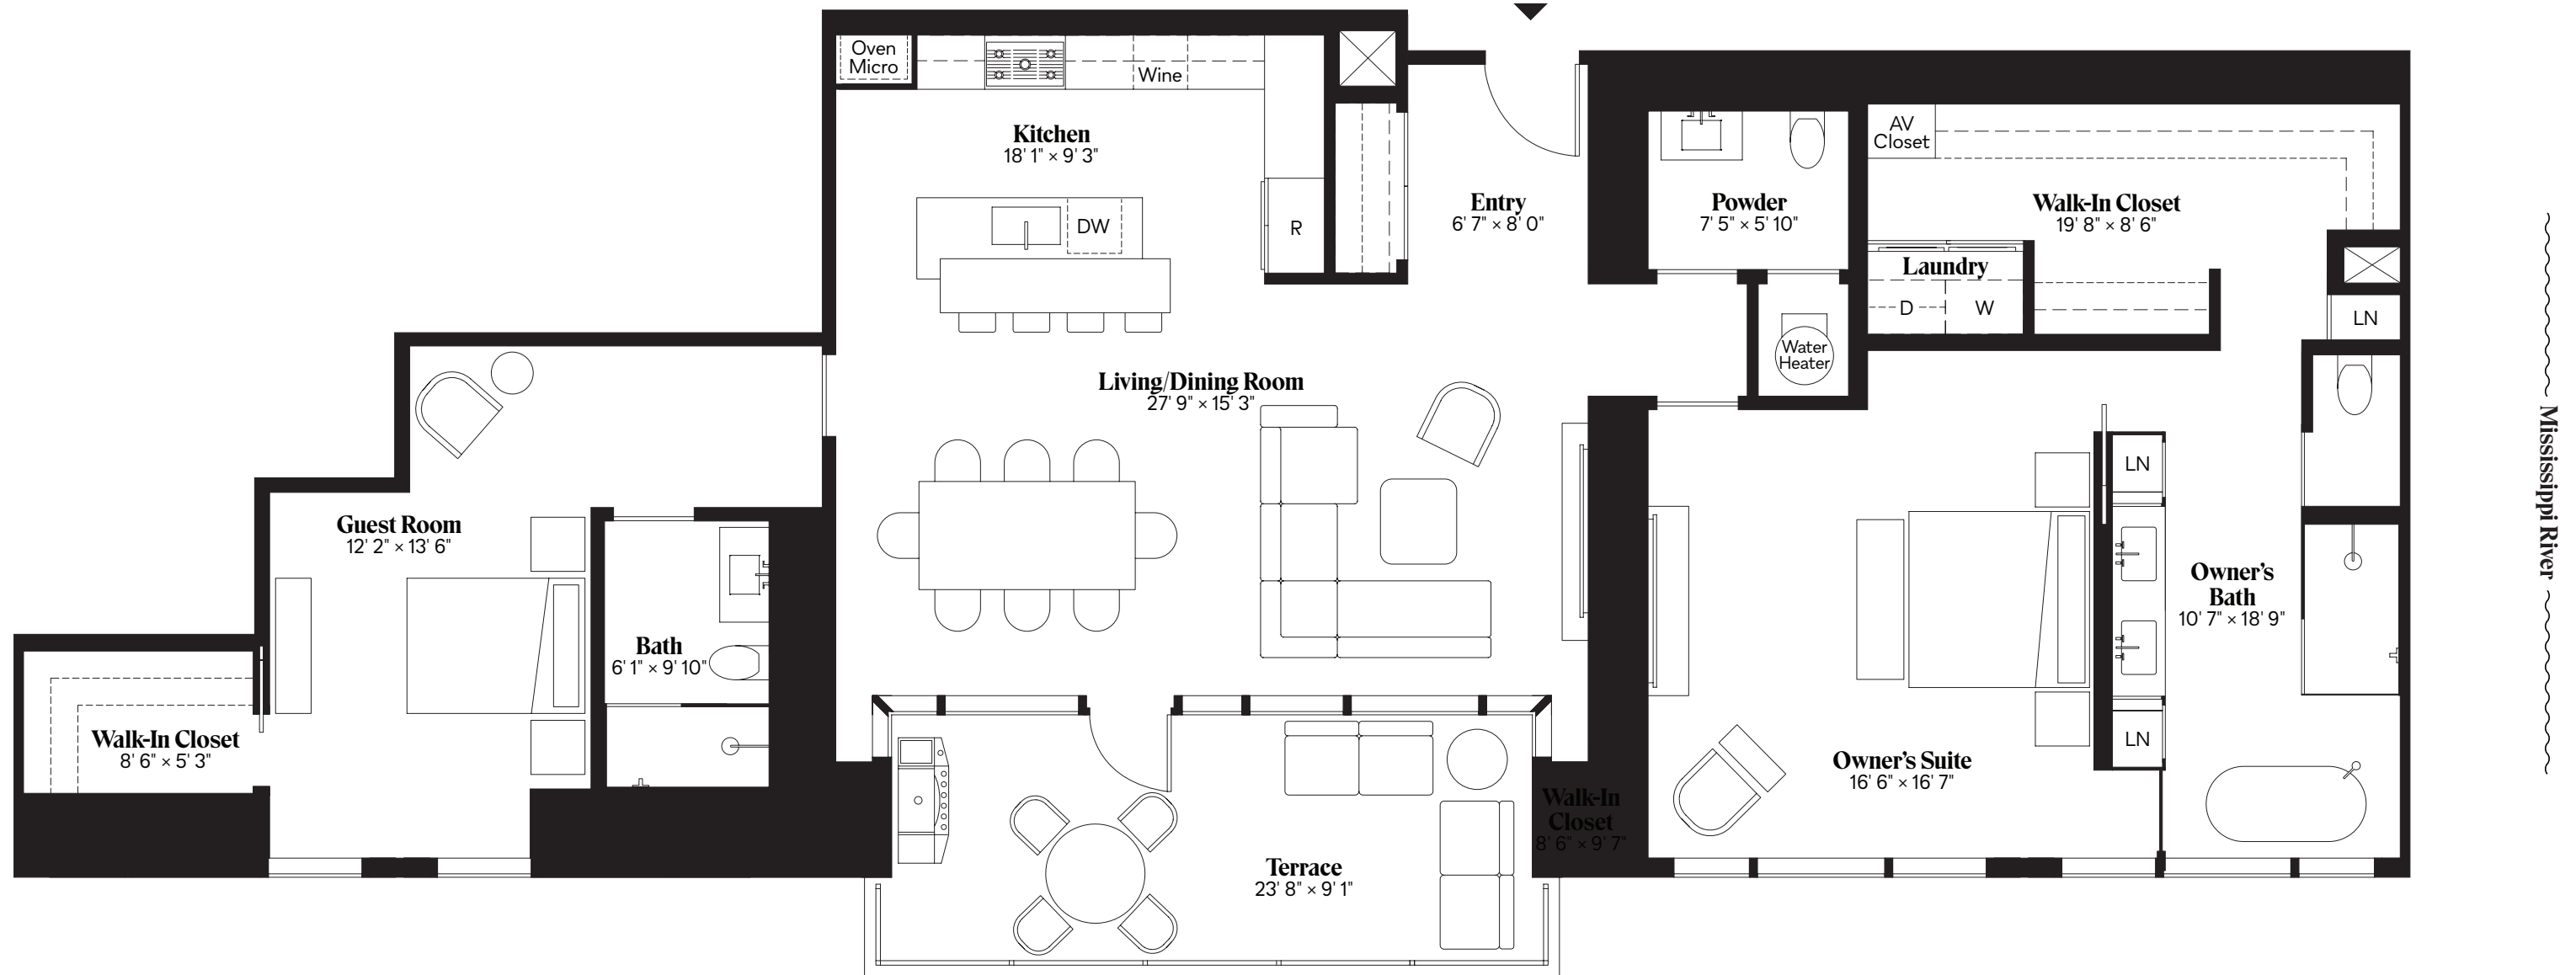

H

Floors 33-34
2 Bedrooms | 2.5 Bathrooms
Interior 2,131 SF | Exterior 236 SF

Sales Gallery
651 Nicollet Mall, Suite 300
Minneapolis, MN 55402
612 584 1555 info@mplsprivateresidences.com
mplsprivateresidences.com

Floor plans, drawings, images, renderings and other material presented herein are for illustrative purposes only, are not to scale and should not be relied upon as a basis for purchasing. Amenities are proposed and subjected to change without notice. Equal Housing Opportunity.