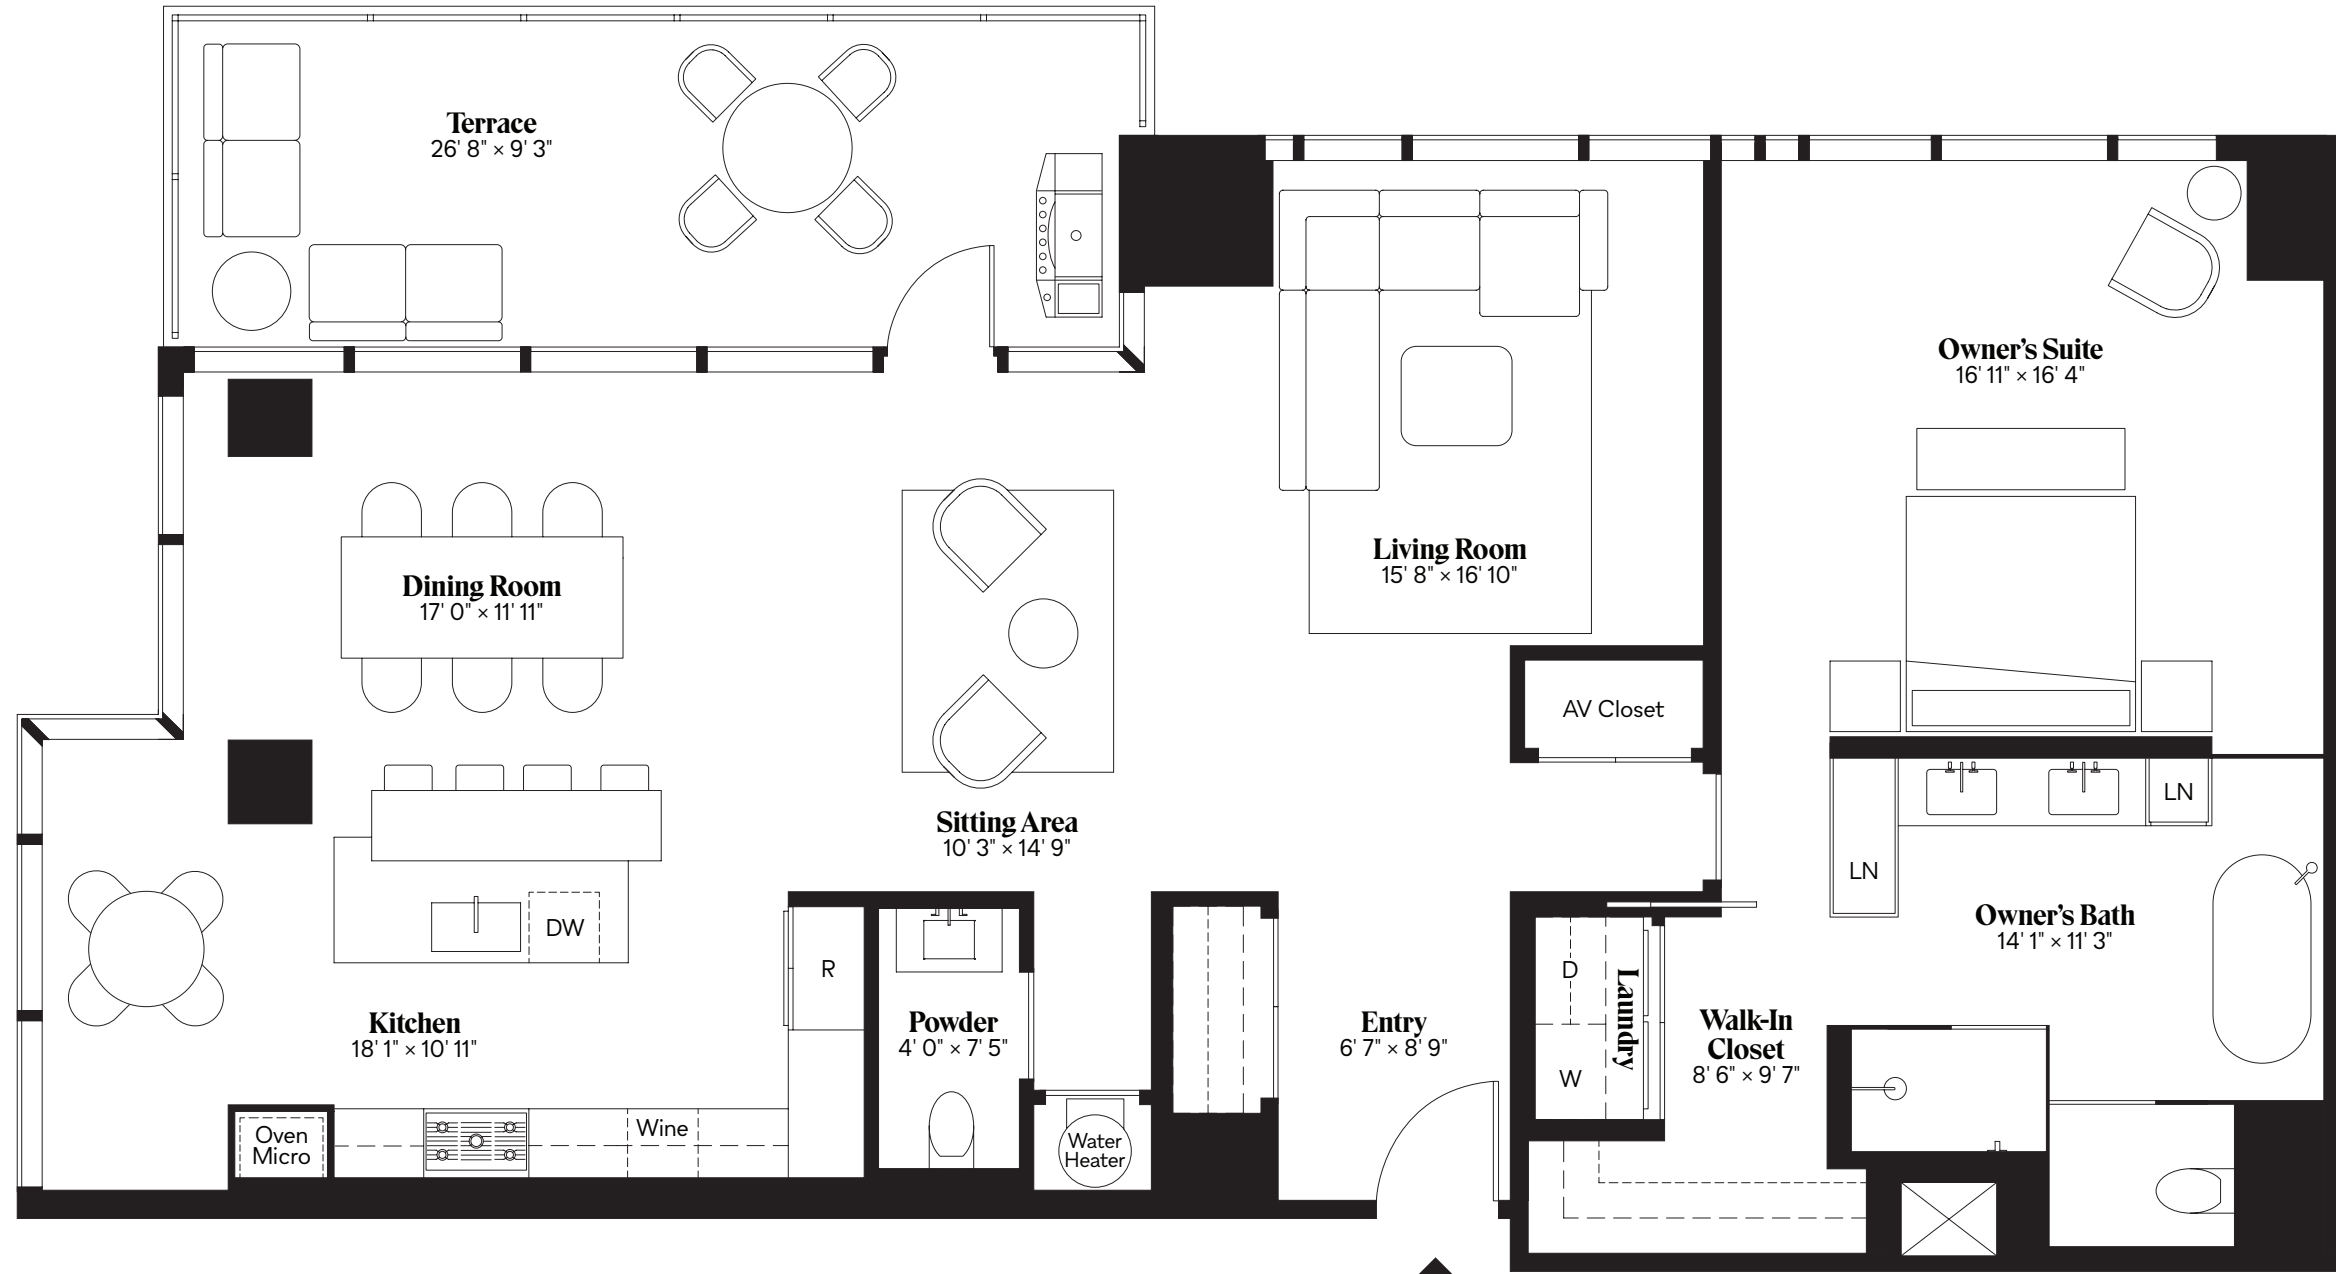

F

Floors 31-32
 1 Bedroom | 1.5 Bathrooms
 Interior 1,800 SF | Exterior 251 SF

Sales Gallery
 651 Nicollet Mall, Suite 300
 Minneapolis, MN 55402
 612 584 1555 | info@mplsprivateresidences.com
 mplsprivateresidences.com

Floor plans, drawings, images, renderings and other material presented herein are for illustrative purposes only, are not to scale and should not be relied upon as a basis for purchasing. Amenities are proposed and subjected to change without notice. Equal Housing Opportunity.
 These depictions of the Storage Units and Common Areas on this plan are based on building floor plans and not the recorded registered land survey. The locations, boundaries and square foot areas depicted here on are approximations only. The actual locations, boundaries and square foot areas will not be known until construction is complete and the completed improvements are surveyed and depicted on the Common Interest Community Plat that will be recorded as a part of the Declaration. In the event of a conflict between the locations, boundaries and square foot areas depicted on this plan and the locations, boundaries and square foot areas depicted on the recorded Common Interest Community Plat, the locations, boundaries and square foot areas depicted on the Common Interest Community Plat will control.