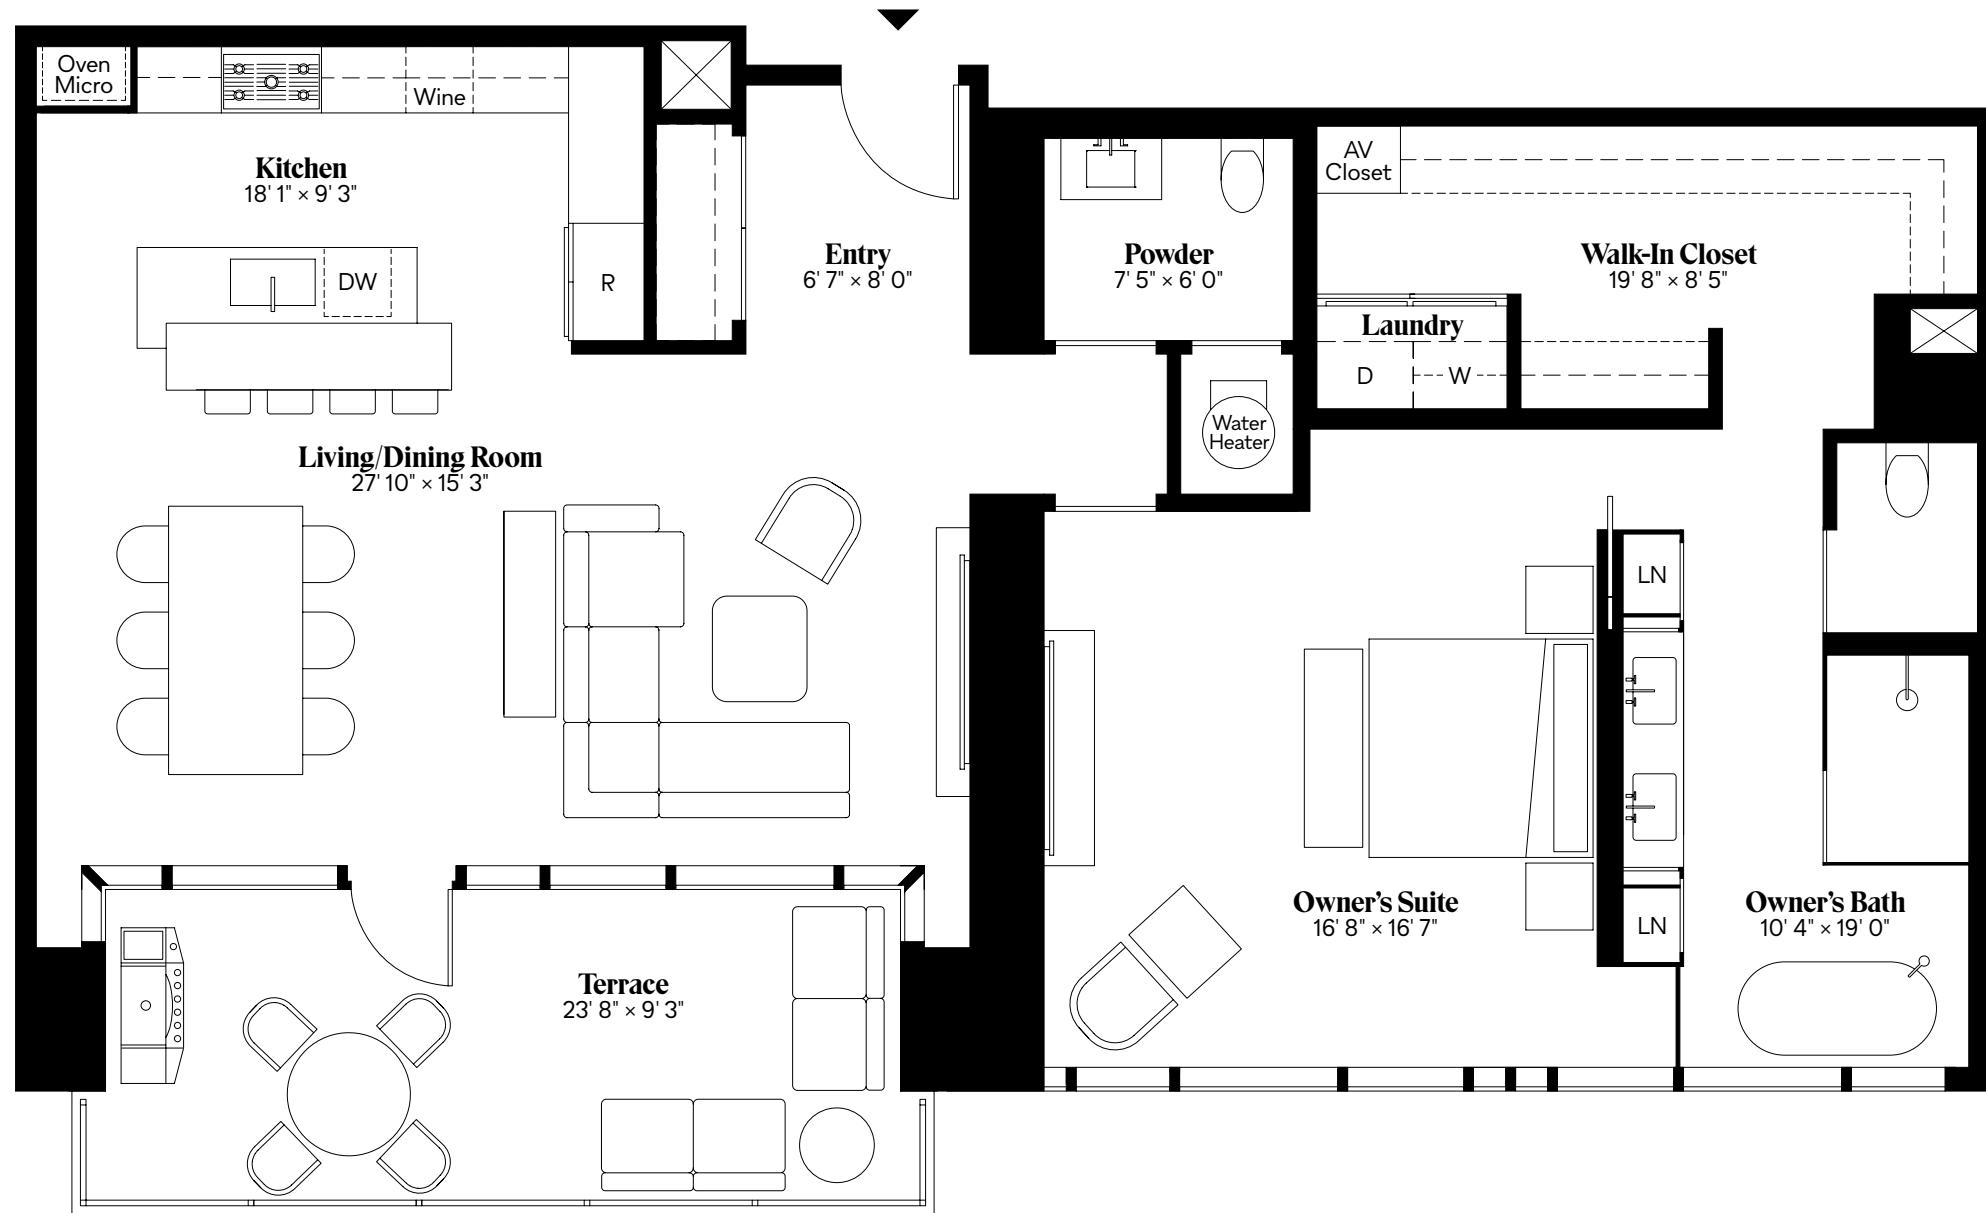

# A

Floors 31-32  
1 Bedroom | 1.5 Bathrooms  
Interior 1,710 SF | Exterior 223 SF

Mississippi River

Sales Gallery  
651 Nicollet Mall, Suite 300  
Minneapolis, MN 55402  
612 584 1555 info@mplsprivateresidences.com  
mplsprivateresidences.com